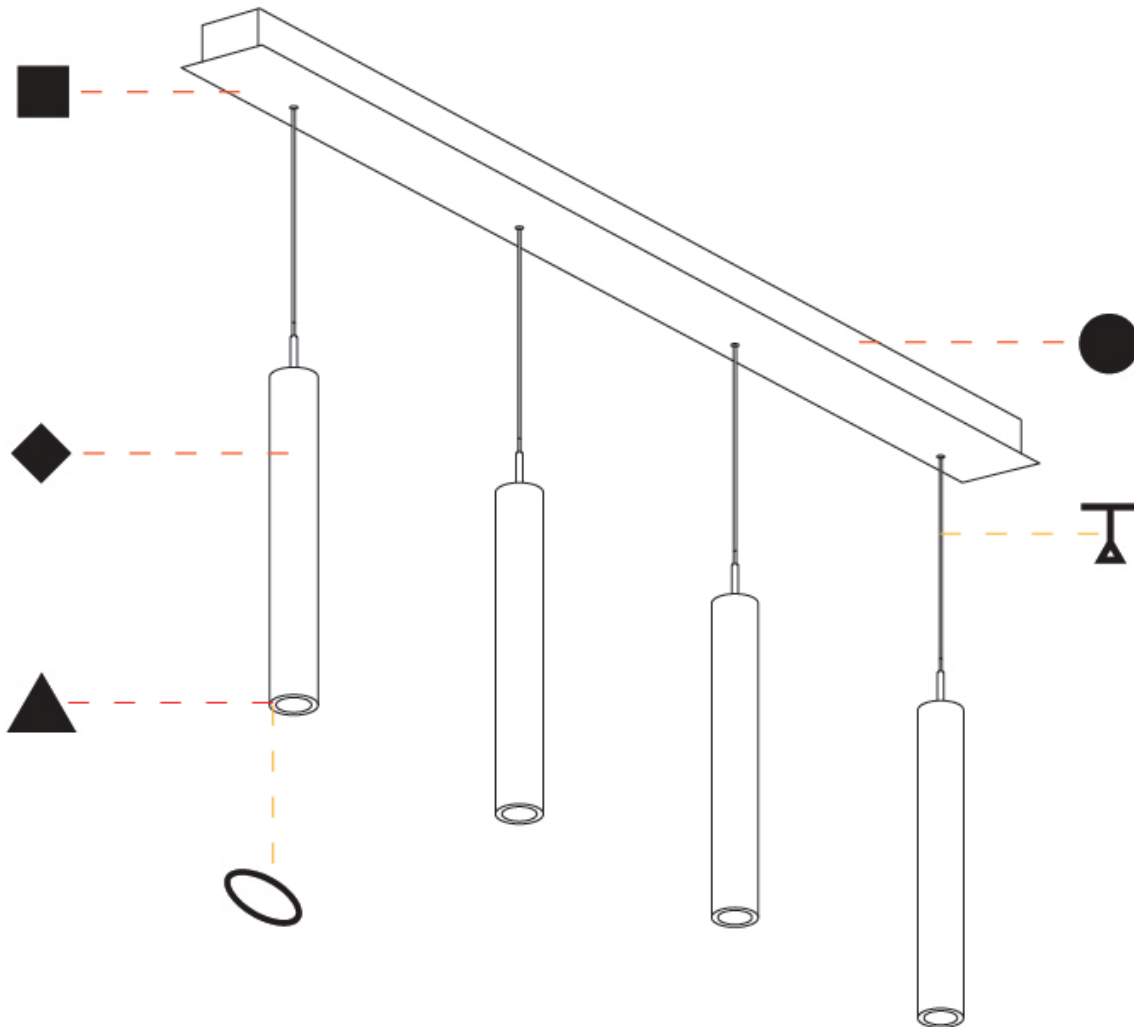

A

G-MINI CHANNEL HANGOVER SUSPENSION

A300623-

base number LED Dimming Finishes (Diamond) Finishes (Triangle) Finishes (Circle) Finish Options Shine Ring Beam Angle Options Cable Options

- To build a product code in our configurator select the specify button on the base model # product page
- To build a manual product code on this datasheet choose from the options listed below in blue font and add the suffix to the base model #

GENERAL

Series: G-Mini Channel
 Subseries: G-Mini Channel Hangover
 Brand: Prolight
 Division: Architectural
 Mounting Type: Suspension
 Mounting Location: Ceiling
 Subcategory: Spots

PHYSICAL

Shape: Cylinder
 Diameter (mm): 440
 Diameter (in): 1 9/16
 Length (mm): 1200
 Length (in): 47 1/4
 Height (mm): 450
 Height (in): 17 11/16
 Light Distribution: Direct
 Diffuser: Shine Ring - NOR / OPL / YEL / ORA / RED / BLU / GRN
 Fixture Finish: SSR / BKV / CWI / CRY / HAB / UFT / ITA / RUA / FTG / MYG / LOD / PUS / FRO / FUP / KIA / POP / BLS / SPG / MEY / GOH / GUM / CHC / COM / ABZ / JAG / OBR / MOS / ROR
 Accent Finish: NOF / COP / MIR / SSS
 Fixture Material: Extruded Aluminum / Steel
 Cable Details: 2,000mm/78 3/4" / 4,000mm/157 1/2" - Cable, Black, Green, Orange, Red, White