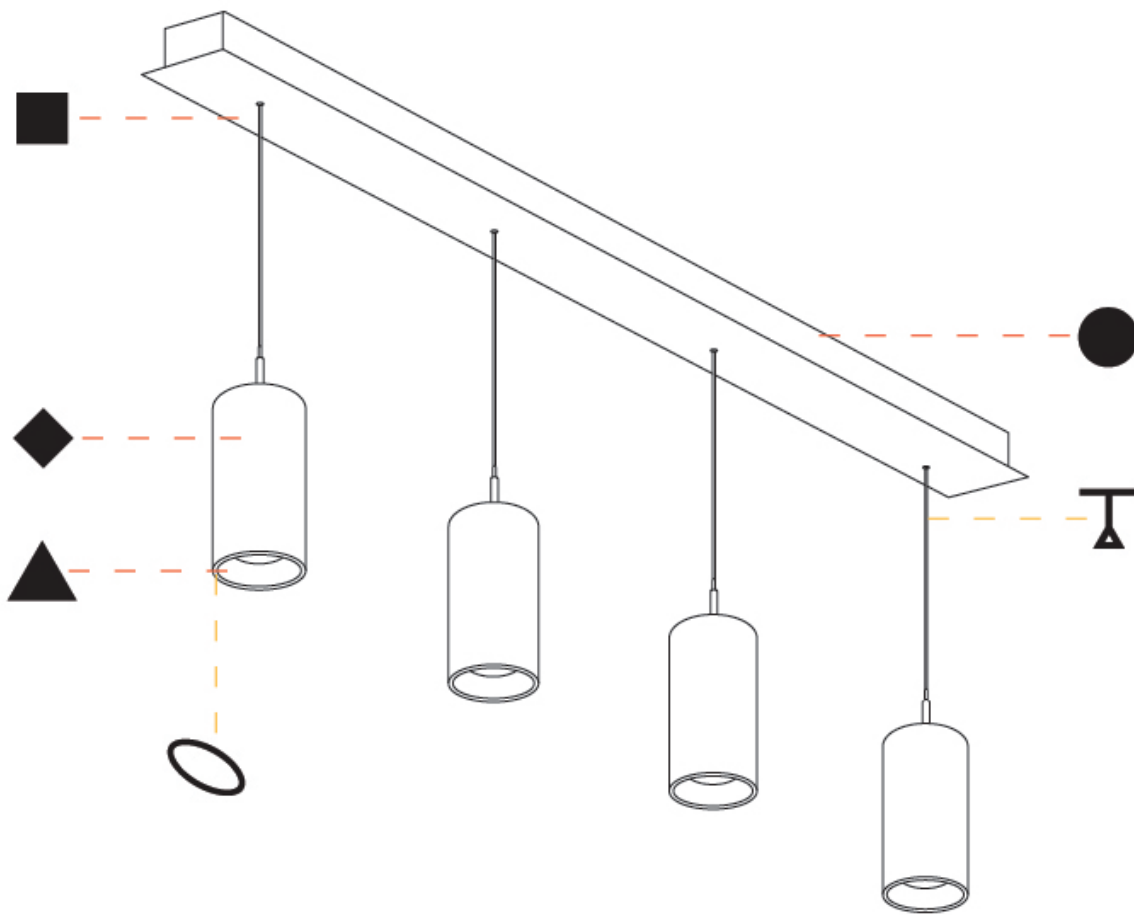

G-MINI CHANNEL HANGOVER SUSPENSION

A300625-

PROJECT	_____
TYPE	_____
SPECIFIER	_____
QUANTITY	_____
DATE	_____

A